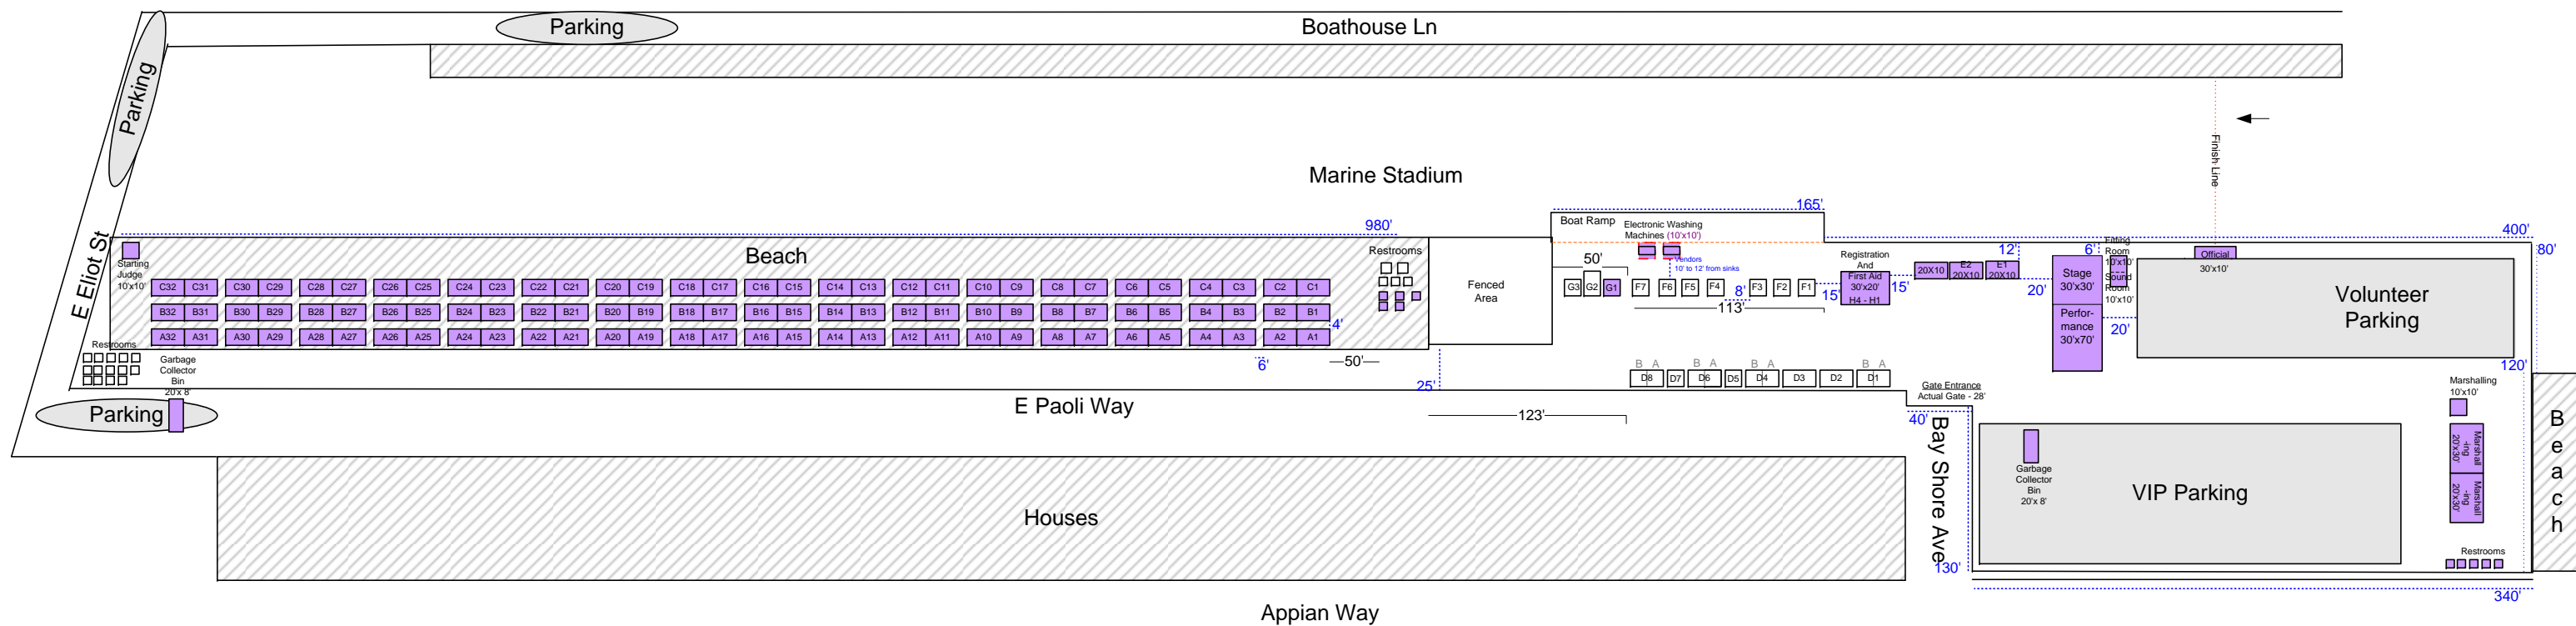

2009 Dragon Boat Festival Map (8/1/2009 – 8/2/2009)

Tent Information

A1 Lung Kong Dragonboat	B1 Alameda Dragonflyers	C1 The Warriors
A2 Blazing Paddles	B2 LA Pink Dragons	C2 Amazon Dragons
A3 Dragonauts	B3 Belmont Shore	C3 Diesel Fish
A4 LARD	B4 LARD	C4 LARD
A5 Dragon Max	B5 Electric Dragons	C5 Electric Dragons
A6 X-Generals	B6 Suen Feng Loong	C6 Suen Feng Loong
A7 NAC	B7 Morro Dragons	C7 Central Coast Survive Oars
A8 Lightwave	B8 Team DPW	C8 Team DPW
A9 Space Dragons	B9 Space Dragons	C9 Space Dragons
A10 Ripple Effect	B10 Ripple Effect	C10 CYC B*2
A11 Galileo Celestial Dragons	B11 Galileo Celestial Dragons	C11 CYC All Stars
A12 RICE	B12 MLIS Predators	C12 MLIS Predators
A13 Washington Eagles	B13 JAWS	C13 JAWS
A14 Tianjin University	B14 Team Panda	C14 Team Panda
A15 KP Dragon Healers	B15 KP Dragon Healers	C15 KP Dragon Healers
A16 KP Thrivers	B16 Aero Dragons	C16 Aero Dragons
A17 Fireballs	B17 Verizon Speed of Light	C17 AT&T/APCA
A18 Posers	B18 H1-Racer	C18 Club Soda
A19 Dana Outrigger	B19 Dana Outrigger	C19 Dana Outrigger
A20 Team Survivor San Diego	B20 San Diego	C20 San Diego
A21 LA Thunder Dragons	B21 AZ Diva Dragons/AZ Riders Masters	C21 AZ Dragon Riders
A22 The Simple Humans	B22 EZ Riders	C22 AZ Gila Dragons/Sun Gui Dragons
A23 (WOW) Walnut on Water	B23 Killer Guppies	C23 Killer Guppies
A24 SF Dragon Warriors	B24 SF Dragon Warriors	C24 SF Dragon Warriors
A25 Lincoln High	B25 Lowell High School	C25 Lowell High School
A26 Mission High Dragon Riders	B26 WCCLS	C26 WCCLS
A27 CACP	B27 Splashing Flyers	C27 Awkward Turtles
A28 Hoe Huki	B28 LA Harbor Dragon Boat Club	C28 LA Harbor Dragon Boat Club
A29 Water Ninja	B29 USC	C29 The Big "Lap Cheung"
A30 UCSD	B30 Mustangs	C30 Godmode
A31 DRD	B31 DRD	C31 UCLA
A32 Da Tribe	B32 UCI Elements	C32 Cal Paddling Bears

Vendors

D1A Linda Li - Palmleaf Craft	Food	G1 Toyota Motor Sales	H1 Chin Shiu Chien - Chinese Knots
D1B Jewelry by Nelly	F1 Italian Ice	G2 Verizon Telecom	H2 Taiwan Visitor Association
D2 ML Enterprise	F2 Cambinos Asian BBQ	G3 California Solar Innovations	H3 International Culture Exchange Association
D3 Hat Guy	F3 TrnT Kettle Korn	G4 Port of Long Beach (Segways only)	H4 Asians for Miracle Marrow Matches
D4A Wang Rui	F4 The Nutty Roaster		
D4B Merlin Gear USA	F5 El Panalito Taco's		
D5 JL Racing	F6 V&R Thai-Chinese Food		
D6A BurnWater	F7 Sharkey's Hawaiian Shaved Ice		
D6B TK Kimura			
D7 Hampton Creative Design			E1 KNBC/TECO
D8A Prapapun Chairprasert			E2 CPAD/FFDY
D8B